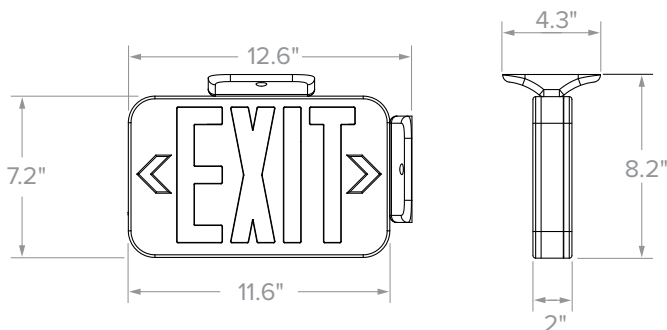

DIMENSIONS

Single Carton Weight	2 lbs.
Master Carton Quantity	6 each