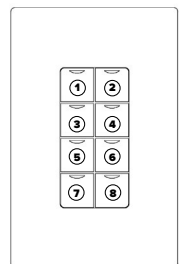

8 BUTTON

Button 1-8
7 character
limit for narrow
buttons

For more advanced configurations, please contact your sales representative.