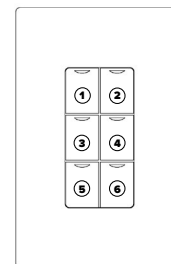

ICON	DESCRIPTION
	Presentation
	Teacher
	Reading
	Sign
	Whiteboard
	Meeting
	Scene 1
	Scene 2
	Scene 3
	Scene 4

ICON	DESCRIPTION
	Fire Alarm
	AV
	Fan
	Corridor
	Partition
	Parking
	Man
	Woman

*Pilot light functionality not available with arrow icons

TYPE:

1 BUTTON

Button 1
16 character limit
for wide buttons,
all capital letters

2 BUTTON

Button 1-2
16 character limit
for wide buttons,
all capital letters

3 BUTTON

Button 1-2
16 character limit
for wide buttons,
all capital letters

4 BUTTON

Button 1-2
16 character limit
for wide buttons,
all capital letters

5 BUTTON

Button 1-4
7 character
limit for narrow
buttons

Button 5
16 character limit
for wide buttons,
all capital letters

6 BUTTON