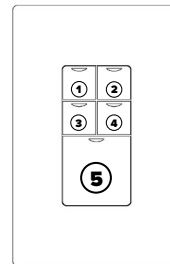

5 BUTTON

Button 1-4
7 character
limit for narrow
buttons

Button 5
16 character limit
for wide buttons,
all capital letters