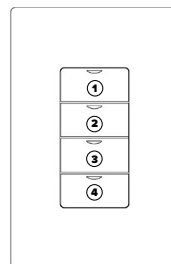

4 BUTTON

Button 1-2
16 character limit
for wide buttons,
all capital letters