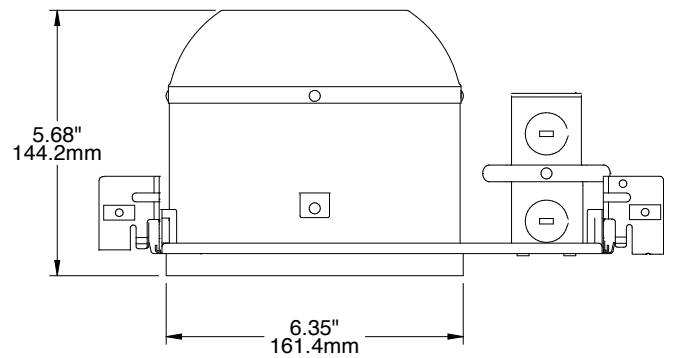

PERFORMANCE SUMMARY OF TRIMS

| Nominal Aperture | Nominal Lumens | Trim Cat # | CCT | CRI | Delivered Lumens | Watts | LPW |
|------------------|----------------|----------------------|-----|------|------------------|-------|-----|
| 4" | 700 | LBRA-4RD-T-07LCS9-WH | 27K | 90 | 752 | 9.4 | 80 |
| | | LBRA-4RD-T-07LCS9-WH | 30K | | 770 | 9.4 | 82 |
| | | LBRA-4RD-T-07LCS9-WH | 35K | | 792 | 9.4 | 84 |
| | | LBRA-4RD-T-07LCS9-WH | 40K | | 808 | 9.4 | 86 |
| | | LBRA-4RD-T-07LCS9-WH | 50K | | 818 | 9.4 | 87 |
| 6" | 1000 | LBRA-6RD-T-10LCS9-WH | 27K | | 1039 | 13.3 | 78 |
| | | LBRA-6RD-T-10LCS9-WH | 30K | | 1067 | 13.3 | 80 |
| | | LBRA-6RD-T-10LCS9-WH | 35K | | 1096 | 13.3 | 82 |
| | | LBRA-6RD-T-10LCS9-WH | 40K | | 1120 | 13.3 | 84 |
| | | LBRA-6RD-T-10LCS9-WH | 50K | | 1134 | 13.3 | 85 |
| | | LBRA-6RW-T-10LCS9-WH | 27K | 980 | 13.4 | 73 | |
| | | LBRA-6RW-T-10LCS9-WH | 30K | 1006 | 13.4 | 75 | |
| | | LBRA-6RW-T-10LCS9-WH | 35K | 1033 | 13.4 | 77 | |
| | | LBRA-6RW-T-10LCS9-WH | 40K | 1056 | 13.4 | 79 | |
| | | LBRA-6RW-T-10LCS9-WH | 50K | 1069 | 13.4 | 80 | |

LBRA-RD-H

LITEBOX A-SERIES NEW CONSTRUCTION HOUSING

DATE: _____ LOCATION: _____

TYPE: _____ PROJECT: _____

CATALOG #: _____

DIMENSIONS

4" New Construction Housing

6" New Construction Housing