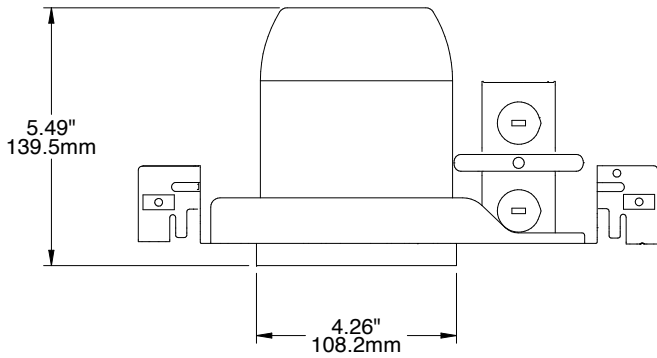

ELECTRICAL

- For use only with LiteBox A-Series Trims
- See LBRA-RD specifications

INSTALLATION

- Only use with LiteBox A-Series Trims
- Adjustable Bar hangers with integral T-Bar mounting clips and nail tab for wood joist construction
- Can accommodate up to 24" on center ceiling joist
- Pre-installed neoprene gasket for optimum seal between housing and ceiling
- Adjustable housing for up to 1.5" in ceiling thickness
- Can accommodate up to 6.5" cutout (6" configuration) or 4.25" cutout (4" configuration)

PERFORMANCE SUMMARY OF TRIMS

| Nominal Aperture | Nominal Lumens | Trim Cat # | CCT | CRI | Delivered Lumens | Watts | LPW |
|------------------|----------------|----------------------|-----|------|------------------|-------|-----|
| 4" | 700 | LBRA-4RD-T-07LCS9-WH | 27K | 90 | 752 | 9.4 | 80 |
| | | LBRA-4RD-T-07LCS9-WH | 30K | | 770 | 9.4 | 82 |
| | | LBRA-4RD-T-07LCS9-WH | 35K | | 792 | 9.4 | 84 |
| | | LBRA-4RD-T-07LCS9-WH | 40K | | 808 | 9.4 | 86 |
| | | LBRA-4RD-T-07LCS9-WH | 50K | | 818 | 9.4 | 87 |
| 6" | 1000 | LBRA-6RD-T-10LCS9-WH | 27K | | 1039 | 13.3 | 78 |
| | | LBRA-6RD-T-10LCS9-WH | 30K | | 1067 | 13.3 | 80 |
| | | LBRA-6RD-T-10LCS9-WH | 35K | | 1096 | 13.3 | 82 |
| | | LBRA-6RD-T-10LCS9-WH | 40K | | 1120 | 13.3 | 84 |
| | | LBRA-6RD-T-10LCS9-WH | 50K | | 1134 | 13.3 | 85 |
| | | LBRA-6RW-T-10LCS9-WH | 27K | 980 | 13.4 | 73 | |
| | | LBRA-6RW-T-10LCS9-WH | 30K | 1006 | 13.4 | 75 | |
| | | LBRA-6RW-T-10LCS9-WH | 35K | 1033 | 13.4 | 77 | |
| | | LBRA-6RW-T-10LCS9-WH | 40K | 1056 | 13.4 | 79 | |
| | | LBRA-6RW-T-10LCS9-WH | 50K | 1069 | 13.4 | 80 | |

LBRA-RD-H

LITEBOX A-SERIES NEW CONSTRUCTION HOUSING

DATE: _____ LOCATION: _____

TYPE: _____ PROJECT: _____

CATALOG #: _____

DIMENSIONS

4" New Construction Housing

6" New Construction Housing