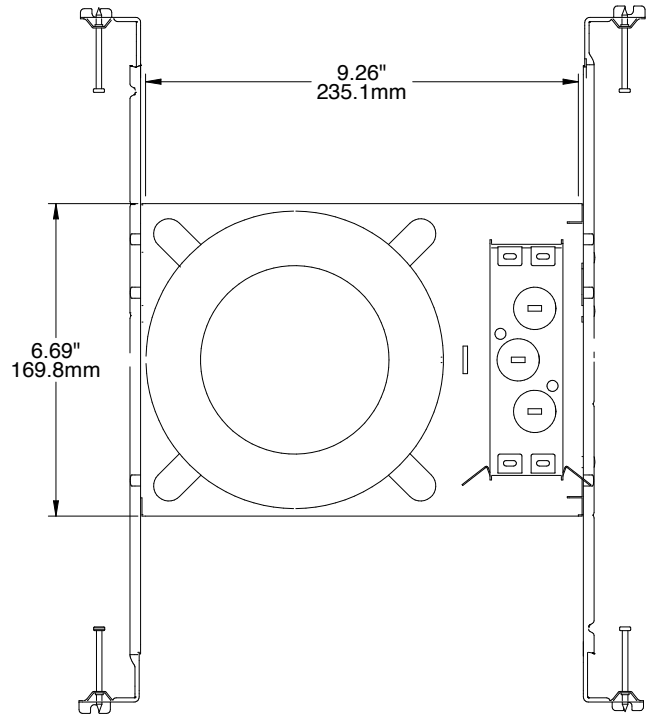

PERFORMANCE SUMMARY OF TRIMS

| Nominal Aperture | Nominal Lumens | Trim Cat # | CCT | CRI | Delivered Lumens | Watts | LPW |
|------------------|----------------|----------------------|-----|------|------------------|-------|-----|
| 4" | 700 | LBRA-4RD-T-07LCS9-WH | 27K | 90 | 752 | 9.4 | 80 |
| | | LBRA-4RD-T-07LCS9-WH | 30K | | 770 | 9.4 | 82 |
| | | LBRA-4RD-T-07LCS9-WH | 35K | | 792 | 9.4 | 84 |
| | | LBRA-4RD-T-07LCS9-WH | 40K | | 808 | 9.4 | 86 |
| | | LBRA-4RD-T-07LCS9-WH | 50K | | 818 | 9.4 | 87 |
| 6" | 1000 | LBRA-6RD-T-10LCS9-WH | 27K | | 1039 | 13.3 | 78 |
| | | LBRA-6RD-T-10LCS9-WH | 30K | | 1067 | 13.3 | 80 |
| | | LBRA-6RD-T-10LCS9-WH | 35K | | 1096 | 13.3 | 82 |
| | | LBRA-6RD-T-10LCS9-WH | 40K | | 1120 | 13.3 | 84 |
| | | LBRA-6RD-T-10LCS9-WH | 50K | | 1134 | 13.3 | 85 |
| | | LBRA-6RW-T-10LCS9-WH | 27K | 980 | 13.4 | 73 | |
| | | LBRA-6RW-T-10LCS9-WH | 30K | 1006 | 13.4 | 75 | |
| | | LBRA-6RW-T-10LCS9-WH | 35K | 1033 | 13.4 | 77 | |
| | | LBRA-6RW-T-10LCS9-WH | 40K | 1056 | 13.4 | 79 | |
| | | LBRA-6RW-T-10LCS9-WH | 50K | 1069 | 13.4 | 80 | |

LBRA-RD-H

LITEBOX A-SERIES NEW CONSTRUCTION HOUSING

DATE: _____ LOCATION: _____

TYPE: _____ PROJECT: _____

CATALOG #: _____

DIMENSIONS

4" New Construction Housing

6" New Construction Housing