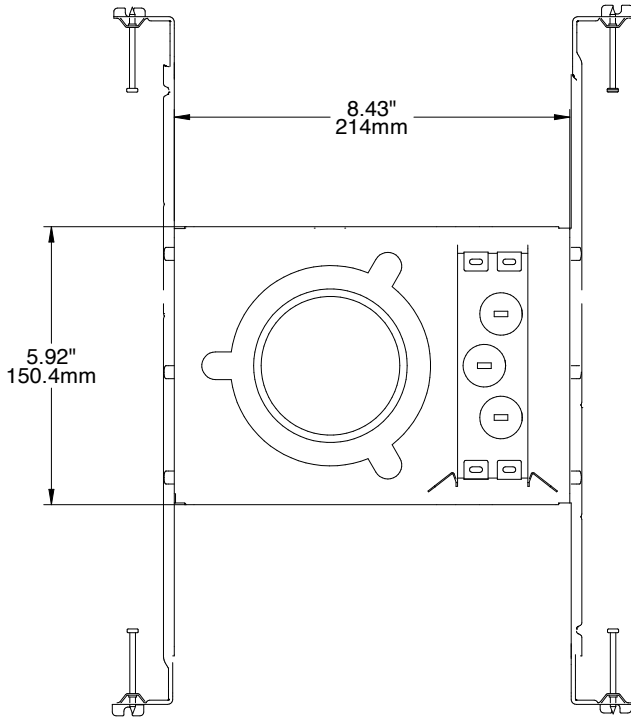

ELECTRICAL

- For use only with LiteBox A-Series Trims
- See LBRA-RD specifications

INSTALLATION

- Only use with LiteBox A-Series Trims
- Adjustable Bar hangers with integral T-Bar mounting clips and nail tab for wood joist construction
- Can accommodate up to 24" on center ceiling joist
- Pre-installed neoprene gasket for optimum seal between housing and ceiling
- Adjustable housing for up to 1.5" in ceiling thickness
- Can accommodate up to 6.5" cutout (6" configuration) or 4.25" cutout (4" configuration)

PERFORMANCE SUMMARY OF TRIMS

| Nominal Aperture | Nominal Lumens | Trim Cat # | CCT | CRI | Delivered Lumens | Watts | LPW |
|------------------|----------------|----------------------|-----|------|------------------|-------|-----|
| 4" | 700 | LBRA-4RD-T-07LCS9-WH | 27K | 90 | 752 | 9.4 | 80 |
| | | LBRA-4RD-T-07LCS9-WH | 30K | | 770 | 9.4 | 82 |
| | | LBRA-4RD-T-07LCS9-WH | 35K | | 792 | 9.4 | 84 |
| | | LBRA-4RD-T-07LCS9-WH | 40K | | 808 | 9.4 | 86 |
| | | LBRA-4RD-T-07LCS9-WH | 50K | | 818 | 9.4 | 87 |
| 6" | 1000 | LBRA-6RD-T-10LCS9-WH | 27K | | 1039 | 13.3 | 78 |
| | | LBRA-6RD-T-10LCS9-WH | 30K | | 1067 | 13.3 | 80 |
| | | LBRA-6RD-T-10LCS9-WH | 35K | | 1096 | 13.3 | 82 |
| | | LBRA-6RD-T-10LCS9-WH | 40K | | 1120 | 13.3 | 84 |
| | | LBRA-6RD-T-10LCS9-WH | 50K | | 1134 | 13.3 | 85 |
| | | LBRA-6RW-T-10LCS9-WH | 27K | 980 | 13.4 | 73 | |
| | | LBRA-6RW-T-10LCS9-WH | 30K | 1006 | 13.4 | 75 | |
| | | LBRA-6RW-T-10LCS9-WH | 35K | 1033 | 13.4 | 77 | |
| | | LBRA-6RW-T-10LCS9-WH | 40K | 1056 | 13.4 | 79 | |
| | | LBRA-6RW-T-10LCS9-WH | 50K | 1069 | 13.4 | 80 | |

LBRA-RD-H

LITEBOX A-SERIES NEW CONSTRUCTION HOUSING

DATE: _____ LOCATION: _____

TYPE: _____ PROJECT: _____

CATALOG #: _____

DIMENSIONS

4" New Construction Housing

6" New Construction Housing