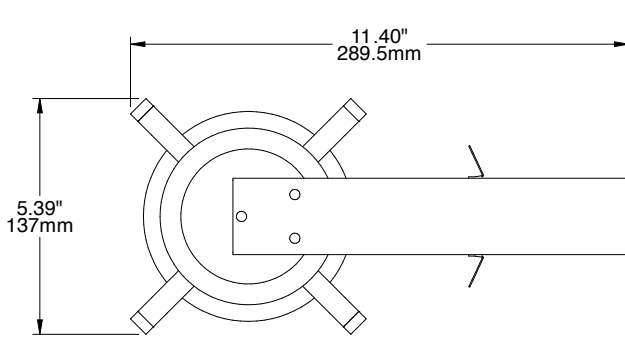

PERFORMANCE SUMMARY OF TRIMS

Nominal Aperture	Nominal Lumens	Trim Cat #	CCT	CRI	Delivered Lumens	Watts	LPW
4"	700	LBRA-4RD-T-07LCS9-WH	27K	90	752	9.4	80
		LBRA-4RD-T-07LCS9-WH	30K		770	9.4	82
		LBRA-4RD-T-07LCS9-WH	35K		792	9.4	84
		LBRA-4RD-T-07LCS9-WH	40K		808	9.4	86
		LBRA-4RD-T-07LCS9-WH	50K		818	9.4	87
6"	1000	LBRA-6RD-T-10LCS9-WH	27K		1039	13.3	78
		LBRA-6RD-T-10LCS9-WH	30K		1067	13.3	80
		LBRA-6RD-T-10LCS9-WH	35K		1096	13.3	82
		LBRA-6RD-T-10LCS9-WH	40K		1120	13.3	84
		LBRA-6RD-T-10LCS9-WH	50K		1134	13.3	85
		LBRA-6RW-T-10LCS9-WH	27K	980	13.4	73	
		LBRA-6RW-T-10LCS9-WH	30K	1006	13.4	75	
		LBRA-6RW-T-10LCS9-WH	35K	1033	13.4	77	
		LBRA-6RW-T-10LCS9-WH	40K	1056	13.4	79	
LBRA-6RW-T-10LCS9-WH	50K	1069	13.4	80			

LBRA-RD-RH

LITEBOX A-SERIES REMODEL HOUSING

DATE: _____ LOCATION: _____

TYPE: _____ PROJECT: _____

CATALOG #: _____

DIMENSIONS

4" Remodel Housing

6" Remodel Housing