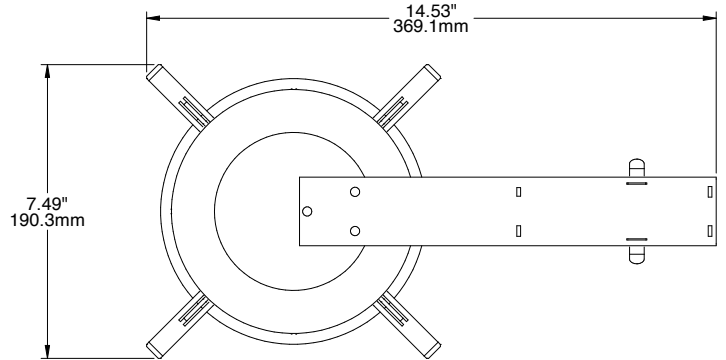

PERFORMANCE SUMMARY OF TRIMS

Nominal Aperture	Nominal Lumens	Trim Cat #	CCT	CRI	Delivered Lumens	Watts	LPW
4"	700	LBRA-4RD-T-07LCS9-WH	27K	90	752	9.4	80
		LBRA-4RD-T-07LCS9-WH	30K		770	9.4	82
		LBRA-4RD-T-07LCS9-WH	35K		792	9.4	84
		LBRA-4RD-T-07LCS9-WH	40K		808	9.4	86
		LBRA-4RD-T-07LCS9-WH	50K		818	9.4	87
6"	1000	LBRA-6RD-T-10LCS9-WH	27K		1039	13.3	78
		LBRA-6RD-T-10LCS9-WH	30K		1067	13.3	80
		LBRA-6RD-T-10LCS9-WH	35K		1096	13.3	82
		LBRA-6RD-T-10LCS9-WH	40K		1120	13.3	84
		LBRA-6RD-T-10LCS9-WH	50K		1134	13.3	85
		LBRA-6RW-T-10LCS9-WH	27K	980	13.4	73	
		LBRA-6RW-T-10LCS9-WH	30K	1006	13.4	75	
		LBRA-6RW-T-10LCS9-WH	35K	1033	13.4	77	
		LBRA-6RW-T-10LCS9-WH	40K	1056	13.4	79	
LBRA-6RW-T-10LCS9-WH	50K	1069	13.4	80			

LBRA-RD-RH

LITEBOX A-SERIES REMODEL HOUSING

DATE: _____ LOCATION: _____

TYPE: _____ PROJECT: _____

CATALOG #: _____

DIMENSIONS

4" Remodel Housing

6" Remodel Housing