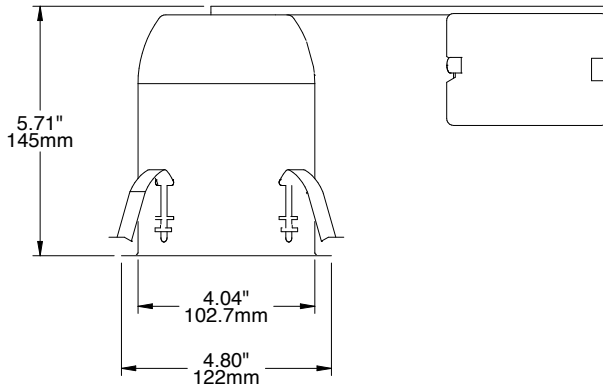

PERFORMANCE SUMMARY OF TRIMS

Nominal Aperture	Nominal Lumens	Trim Cat #	CCT	CRI	Delivered Lumens	Watts	LPW
4"	700	LBRA-4RD-T-07LCS9-WH	27K	90	752	9.4	80
		LBRA-4RD-T-07LCS9-WH	30K		770	9.4	82
		LBRA-4RD-T-07LCS9-WH	35K		792	9.4	84
		LBRA-4RD-T-07LCS9-WH	40K		808	9.4	86
		LBRA-4RD-T-07LCS9-WH	50K		818	9.4	87
6"	1000	LBRA-6RD-T-10LCS9-WH	27K		1039	13.3	78
		LBRA-6RD-T-10LCS9-WH	30K		1067	13.3	80
		LBRA-6RD-T-10LCS9-WH	35K		1096	13.3	82
		LBRA-6RD-T-10LCS9-WH	40K		1120	13.3	84
		LBRA-6RD-T-10LCS9-WH	50K		1134	13.3	85
		LBRA-6RW-T-10LCS9-WH	27K	980	13.4	73	
		LBRA-6RW-T-10LCS9-WH	30K	1006	13.4	75	
		LBRA-6RW-T-10LCS9-WH	35K	1033	13.4	77	
		LBRA-6RW-T-10LCS9-WH	40K	1056	13.4	79	
LBRA-6RW-T-10LCS9-WH	50K	1069	13.4	80			

LBRA-RD-RH

LITEBOX A-SERIES REMODEL HOUSING

DATE: _____ LOCATION: _____

TYPE: _____ PROJECT: _____

CATALOG #: _____

DIMENSIONS

4" Remodel Housing

6" Remodel Housing