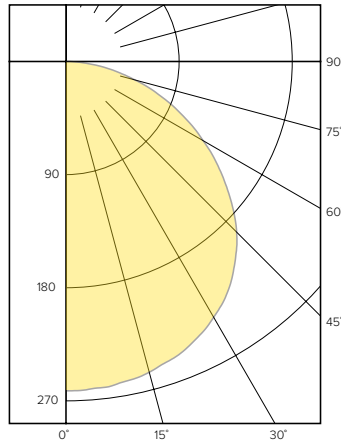

LBSE-SQD

EDGE-LIT SQUARE FIXED CCT
DIRECT J-BOX MOUNT DOWNLIGHT

PHOTOMETRY

LBSE-4SQD-30K8-WH

LUMINAIRE DATA

Test No.	R20.00830-01
Description	4" Downlight, 3000K, 80 CRI
Delivered Lumens	753
Watts	10.1W
Efficacy	75
Mounting	Surface
Spacing Criterion	1.3

ZONAL LUMEN SUMMARY

Zone	Lumens	% Luminaire
0-40	324	43.1
0-60	585	77.7
0-90	753	100.0
0-180	753	100.0

POLAR GRAPH

CANDELA DISTRIBUTION

Degree	Candela
0	243
5	242
15	237
25	226
35	208
45	178
55	138
65	95
75	53
85	15
90	0

LUMINANCE DATA*

Vertical Angle	Average
45°	27716
55°	26516
65°	24877
75°	22480
85°	18739

*Candela/Square Meter

LBSE-6SQD-30K8-WH

LUMINAIRE DATA

Test No.	R20.00831-01
Description	6" Downlight, 3000K, 80 CRI
Delivered Lumens	1049
Watts	13.0W
Efficacy	81
Mounting	Surface
Spacing Criterion	1.3

ZONAL LUMEN SUMMARY

Zone	Lumens	% Luminaire
0-40	454	43.3
0-60	816	77.8
0-90	1049	100.0
0-180	1049	100.0