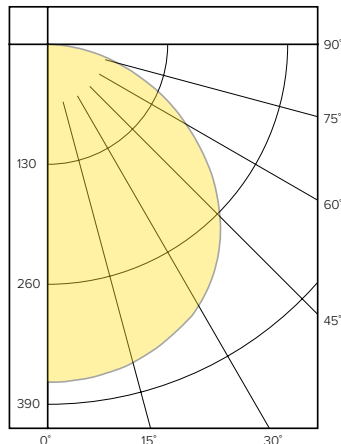

POLAR GRAPH

CANDELA DISTRIBUTION

Degree	Candela
0	243
5	242
15	237
25	226
35	208
45	178
55	138
65	95
75	53
85	15
90	0

LUMINANCE DATA*

Vertical Angle	Average
45°	27716
55°	26516
65°	24877
75°	22480
85°	18739

*Candela/Square Meter

LBSE-6SQD-30K8-WH

LUMINAIRE DATA

Test No.	R20.00831-01
Description	6" Downlight, 3000K, 80 CRI
Delivered Lumens	1049
Watts	13.0W
Efficacy	81
Mounting	Surface
Spacing Criterion	1.3

ZONAL LUMEN SUMMARY

Zone	Lumens	% Luminaire
0-40	454	43.3
0-60	816	77.8
0-90	1049	100.0
0-180	1049	100.0

POLAR GRAPH

CANDELA DISTRIBUTION

Degree	Candela
0	342
5	341
15	334
25	317
35	390
45	247
55	192
65	133
75	73
85	21
90	0