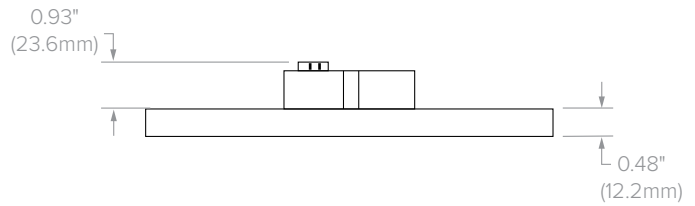

- LBSES-C-12** Extension Cable, LBSE/LBSES, 12"
- LBSES-C-24** Extension Cable, LBSE/LBSES, 24"

LBSE-SQD

EDGE-LIT SQUARE FIXED CCT
DIRECT J-BOX MOUNT DOWNLIGHT

DATE: _____ LOCATION: _____

TYPE: _____ PROJECT: _____

DIMENSIONS

Dimensional Data	
4" (4SQD)	4.61" SQ (117.1mm)
6" (6SQD)	6.00" SQ (152.4mm)
8" (8SQD)	8.00" SQ (203.2mm)

LBSE-SQD

EDGE-LIT SQUARE FIXED CCT
DIRECT J-BOX MOUNT DOWNLIGHT

PHOTOMETRY

LBSE-4SQD-30K8-WH