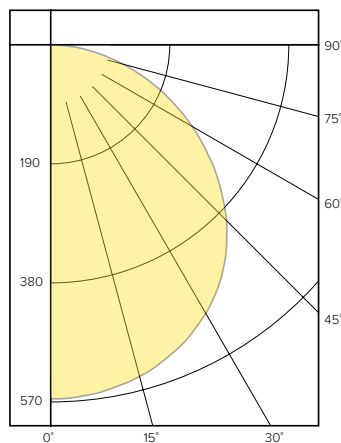

POLAR GRAPH

CANDELA DISTRIBUTION

Degree	Candela
0	243
5	242
15	237
25	226
35	208
45	178
55	138
65	95
75	53
85	15
90	0

LUMINANCE DATA*

Vertical Angle	Average
45°	27716
55°	26516
65°	24877
75°	22480
85°	18739

Zone	Lumens	% Luminaire
0-40	454	43.3
0-60	816	77.8
0-90	1049	100.0
0-180	1049	100.0

POLAR GRAPH

CANDELA DISTRIBUTION

Degree	Candela
0	342
5	341
15	334
25	317
35	390
45	247
55	192
65	133
75	73
85	21
90	0

LUMINANCE DATA*

Vertical Angle	Average
45°	21628
55°	20705
65°	19465
75°	17458
85°	14623

*Candela/Square Meter

LBSE-8SQD-30K8-WH

LUMINAIRE DATA

Test No.	R20.00833-01
Description	8" Downlight, 3000K, 80 CRI
Delivered Lumens	1669
Watts	20W
Efficacy	83
Mounting	Surface
Spacing Criterion	1.3

ZONAL LUMEN SUMMARY

Zone	Lumens	% Luminaire
0-40	798	43.7
0-60	1422	77.9
0-90	1826	100.0
0-180	1826	100.0

POLAR GRAPH

CANDELA DISTRIBUTION

Degree	Candela
0	556
5	554
15	539
25	509
35	460
45	390
55	302
65	209
75	118
85	35
90	0