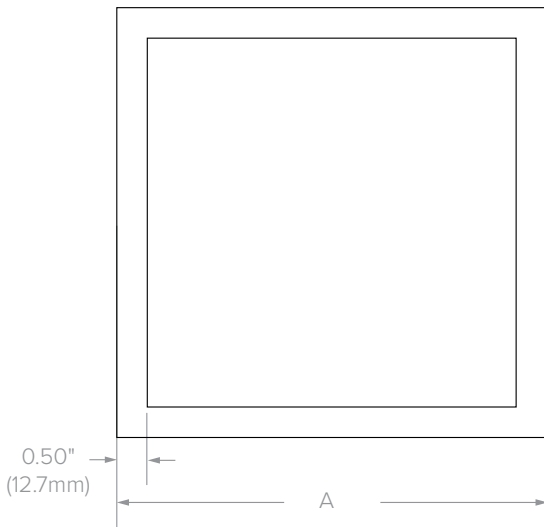

DIMENSIONS

Dimensional Data	
4" (4SQD)	4.61" SQ (117.1mm)
6" (6SQD)	6.00" SQ (152.4mm)
8" (8SQD)	8.00" SQ (203.2mm)

LBSE-SQD

EDGE-LIT SQUARE FIXED CCT
DIRECT J-BOX MOUNT DOWNLIGHT

PHOTOMETRY

LBSE-4SQD-30K8-WH