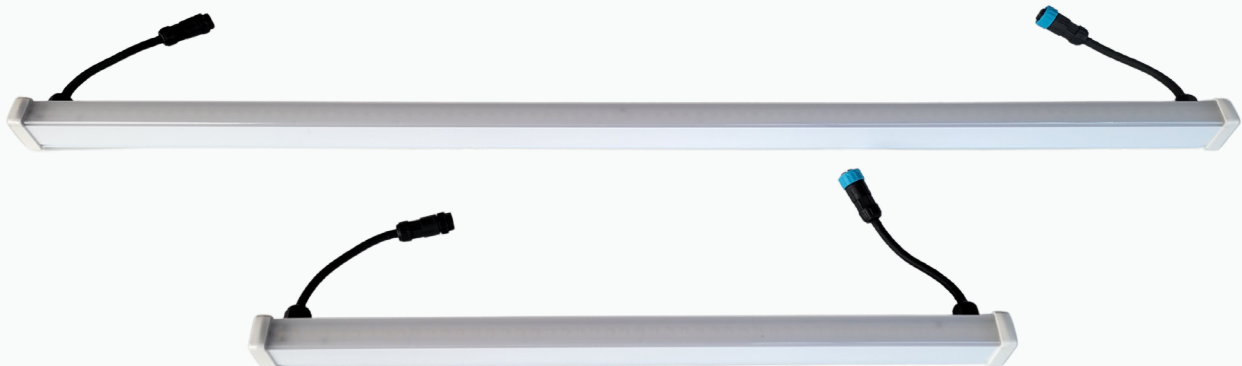

Tip

Batten is now dimmable! With an internal (built-in) power supply, you can now connect it to a power source (i.e. 120V AC) and you're good to go.