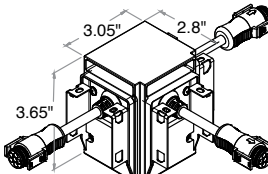

Connectors for the RND, Direct (Down)

¹ The top of the connectors are not lit. Both sides connects are not lit for the up configuration.

² Consult factory for custom color, marine and corrosive finish options.