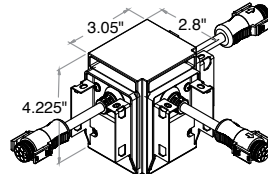

ACCESSORIES

Illuminated Connectors (Enables Custom Shapes)

RNLTX-L L shape
RNLTX-T T shape
RNLTX-XX shape

Connectors for the RND, Bidirectional (Up and Down) and RNI (Up)