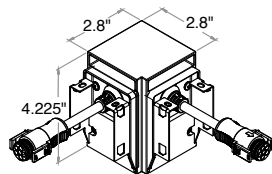

ACCESSORIES

Illuminated Connectors (Enables Custom Shapes)

RNLTX-L L shape
RNLTX-T T shape
RNLTX-XX shape

Connectors for the RND, Bidirectional (Up and Down) and RNI (Up)