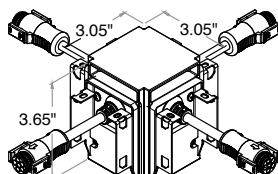

Connectors for the RND, Direct (Down)

¹ The top of the connectors are not lit. Both sides connects are not lit for the up configuration.

² Consult factory for custom color, marine and corrosive finish options.