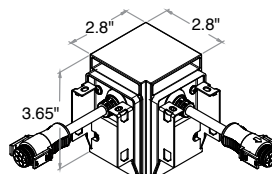

Connectors for the RND, Direct (Down)

¹ The top of the connectors are not lit. Both sides connects are not lit for the up configuration.

² Consult factory for custom color, marine and corrosive finish options.