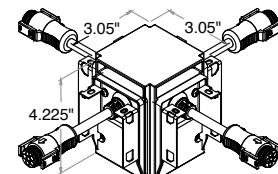

ACCESSORIES

Illuminated Connectors (Enables Custom Shapes)

RNLTX-L L shape
RNLTX-T T shape
RNLTX-XX shape

Connectors for the RND, Bidirectional (Up and Down) and RNI (Up)