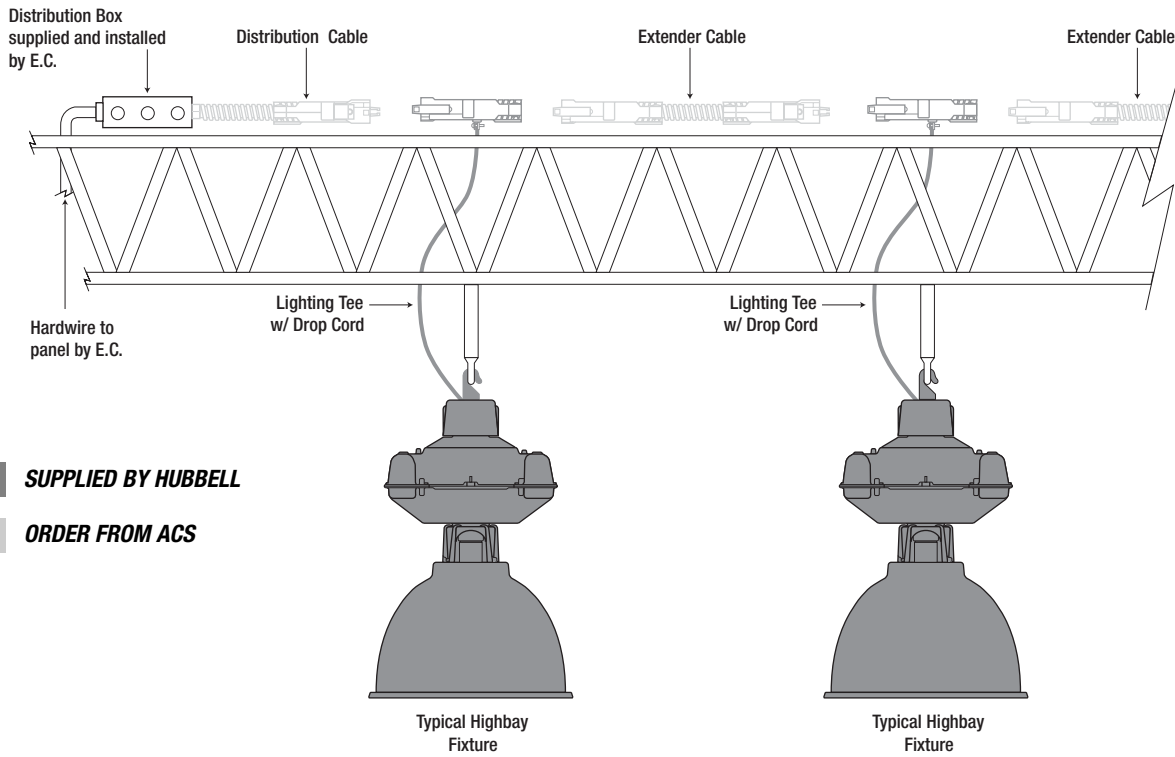

Installed Cost Comparison

Backup	Pipe & Wire			FLEX3+™ BY ACS		
	Materials	$	Labor (hours)	Materials	$	Labor (hours)
Highbay fixture	25' conduit 3/4 EMT	7.46	1.00	1 - 2EB25	26.51	0.20
Industrial space,	+ 2 couplings			5 - Caddy supports	1.50	0.20
2 circuits,	100' THHN black stranded	6.50	0.40	1 - C2LA03	8.00	0.05
25' centers	2 - 3/4 steel connectors	0.66	0.10	1 - 2PHA	7.42	0.05
35' ceiling,	2 - caddy supports	1.92	0.15	1 - Pre-wire C2LA03	5.00	0.00
panel switching,	1 - Raco 4x2 1/8 box	1.79	0.70	1 - Fixture hook	5.00	0.00
8 fixtures per row	1 - 18/3 Hubbell plug & receptacle	11.65	0.30	1 - Fixture hook		
	1 - fixture hook	5.00	0.00	pre-wire		
			2.65 hrs			0.50 hrs
		$41.92	$159.00*		$61.81	$30.00*
TOTAL COST			$200.92			$91.81

*National $ average @$60.00/hr

Due to our continued efforts to improve our products, product specifications are subject to change without notice.

Industrial Lighting

Hubbell Industrial Lighting • 701 Millennium Boulevard • Greenville, SC 29607 • PHONE: 864-678-1000
For more information visit our web site: www.hubbell-ltg.com