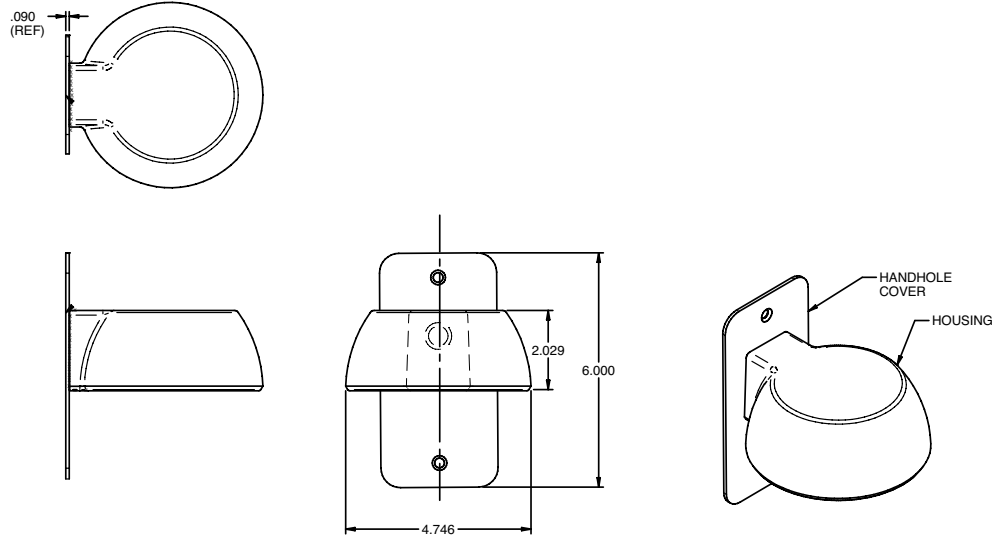

CONTROL TECHNOLOGY

SPECIFICATIONS

CONSTRUCTION

- Sensor Module and Lens Assembly: high-impact, injection-molded plastic
- Module is cut for round or square pole mounting.
- Watertight, wet location rated

CATALOG #

HOUSING

SCH		-		-		-	
Model		Pole Shape/Cross Section		Volage		Finish	
SCH	Pole Mounted Occupancy Sensor	SQ -	Square	120	120V	BLS	Black Gloss Smooth
		3.38	3.38" OD Round	208	208V	BLT	Black Matte Textured
		4.00	4.00" OD Round	240	240V	DBS	Dark Bronze Gloss Smooth
		5.00	5.00" OD Round	277	277V	DBT	Dark Bronze Matte Textured
		6.00	6.99" OD Round	480	480V	GTT	Graphite Matte Textured
						LGS	Light Grey Gloss Smooth
				LGT	Light Grey Matte Textured		
				PSS	Platinum Silver Gloss Smooth		
				VGT	Verde Green Matte Textured		
				WHS	White Gloss Smooth		
				WHT	White Matte Textured		
				Color Option			
				CC	Custom Color ¹		

¹ Consult factory for custom color

For multiple fixtures, each fixture will require individual sensor

Sensor	Networkable	Scheduling	Occupancy	Daylight Harvesting	On/Off Control	Programming	Sensor Mounting Height
Dimming WASP			x	x		Dipswitches	8' & 45'

SCH

POLE-MOUNTED OCCUPANCY SENSOR

DIMENSIONS

POLE DRILL PATTERN- DRILLING BY OTHERS

WIRING DIAGRAM

Poles are not pre-drilled at the factory. Product ships out with drill pattern