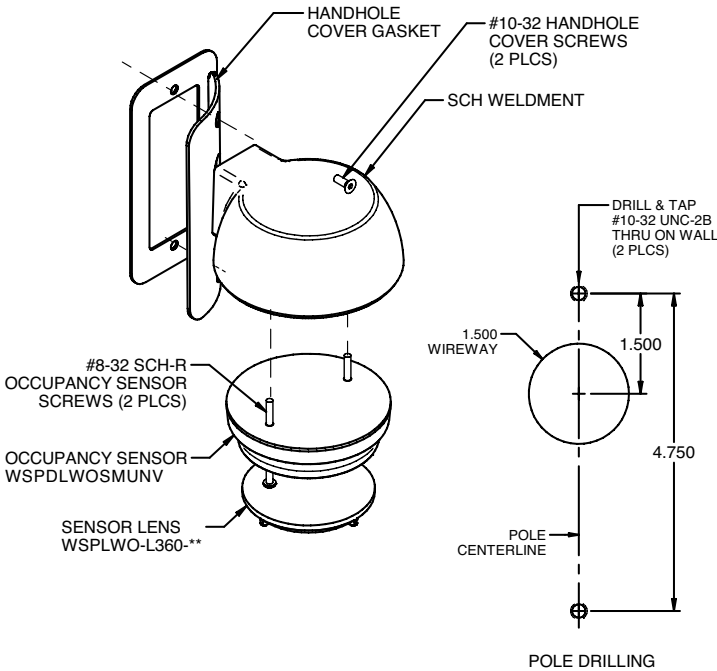

CONTROL TECHNOLOGY

SPECIFICATIONS

CONSTRUCTION

- Sensor Module and Lens Assembly: high-impact, injection-molded plastic
- Module is cut for round or square pole mounting.
- Watertight, wet location rated

OPTICS

- Wide 360 degree pattern.

INSTALLATION

- Poles to be drilled in the field will be provided with installation instructions.

ELECTRICAL

- Outdoor occupancy sensor with 0-10V interface dimming control that mounts directly to the pole.
- CA Title 24 Compliant
- Daylight Photo Control
- Control adjustment via dipswitch

¹ Consult factory for custom color

For multiple fixtures, each fixture will require individual sensor

Sensor	Networkable	Scheduling	Occupancy	Daylight Harvesting	On/Off Control	Programming	Sensor Mounting Height
Dimming WASP			x	x		Dipswitches	8' & 45'

SCH

POLE-MOUNTED OCCUPANCY SENSOR

DIMENSIONS

POLE DRILL PATTERN- DRILLING BY OTHERS

WIRING DIAGRAM

Poles are not pre-drilled at the factory. Product ships out with drill pattern