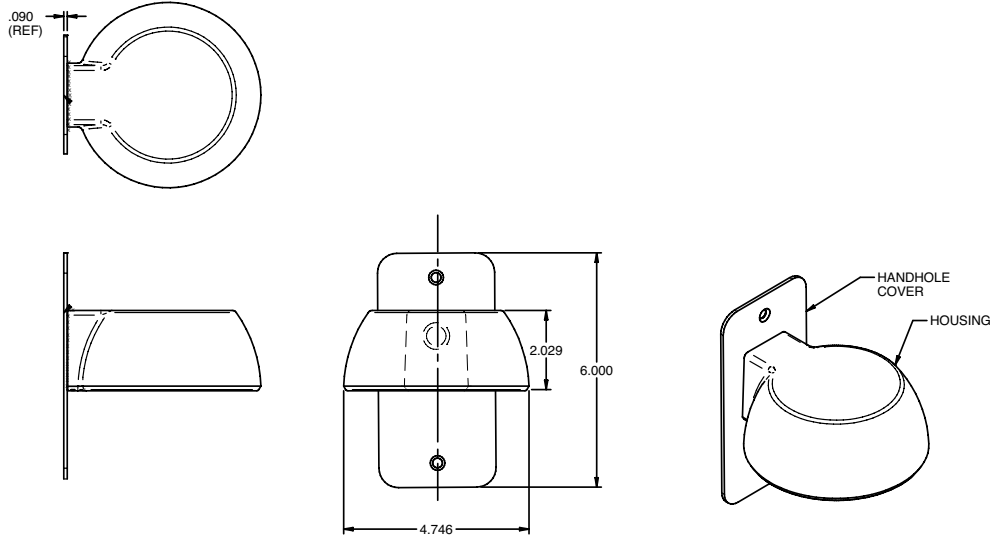

CONTROL TECHNOLOGY

SPECIFICATIONS

CONSTRUCTION

- Sensor Module and Lens Assembly: high-impact, injection-molded plastic
- Module is cut for round or square pole mounting.
- Watertight, wet location rated

CATALOG #

HOUSING

SCH		-		-		-	
Model		Pole Shape/Cross Section		Volage		Finish	
SCH	Pole Mounted Occupancy Sensor	SQ -	Square	120	120V	BLS	Black Gloss Smooth
		3.38	3.38" OD Round	208	208V	BLT	Black Matte Textured
		4.00	4.00" OD Round	240	240V	DBS	Dark Bronze Gloss Smooth
		5.00	5.00" OD Round	277	277V	DBT	Dark Bronze Matte Textured
		6.00	6.99" OD Round	480	480V	GTT	Graphite Matte Textured
						LGS	Light Grey Gloss Smooth
				LGT	Light Grey Matte Textured		
				PSS	Platinum Silver Gloss Smooth		
				VGT	Verde Green Matte Textured		
				WHS	White Gloss Smooth		
				WHT	White Matte Textured		
				Color Option			
				CC	Custom Color ¹		

¹ Consult factory for custom color

For multiple fixtures, each fixture will require individual sensor

Sensor	Networkable	Scheduling	Occupancy	Daylight Harvesting	On/Off Control	Programming	Sensor Mounting Height
Dimming WASP			x	x		Dipswitches	8' & 45'

SCH

POLE-MOUNTED OCCUPANCY SENSOR

DIMENSIONS

POLE DRILL PATTERN- DRILLING BY OTHERS

WIRING DIAGRAM

Poles are not pre-drilled at the factory. Product ships out with drill pattern