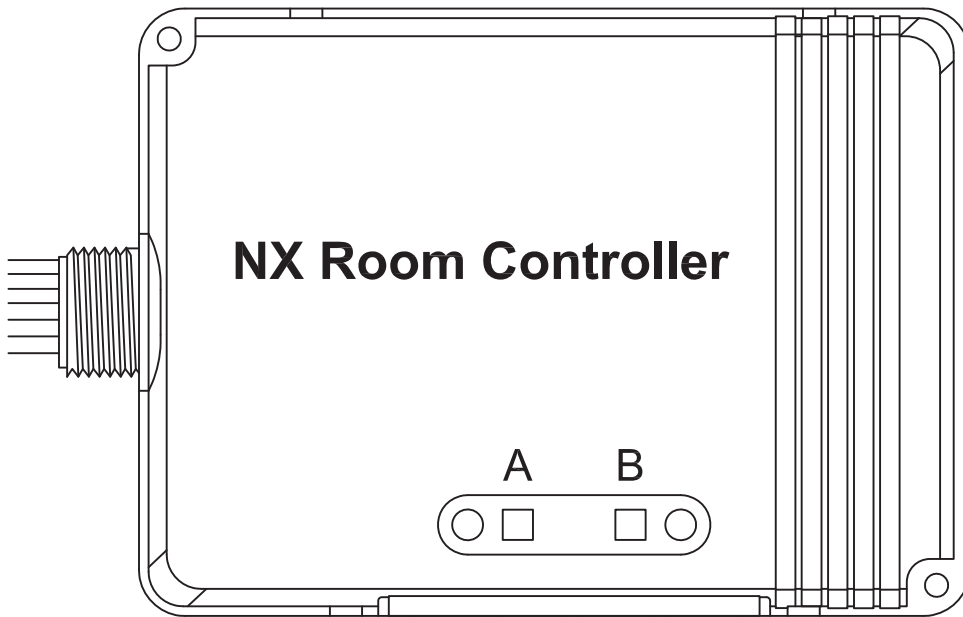

Low Voltage
Occupancy Sensor

Red 24VD

Blue

Black

RJ45 Adapter

NX Room Controller

A

B