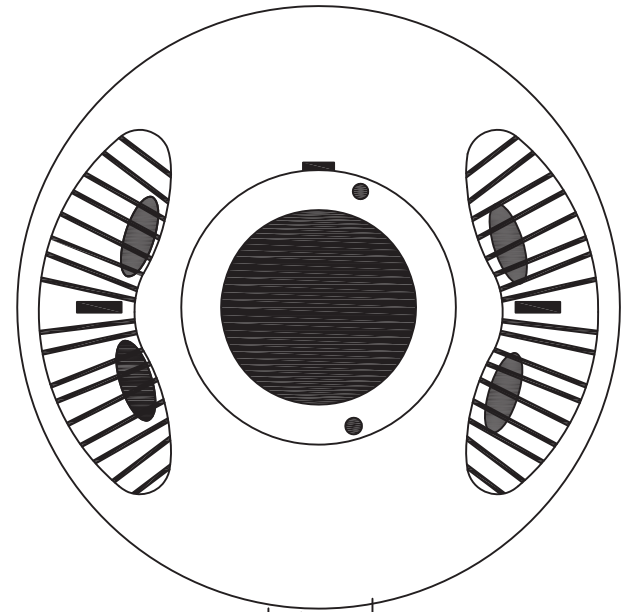

Low Voltage
Occupancy Sensor

Red 24VD

Blue

Black

RJ45 Adapter

NX Room Controller

A

B

CAT5 Cable