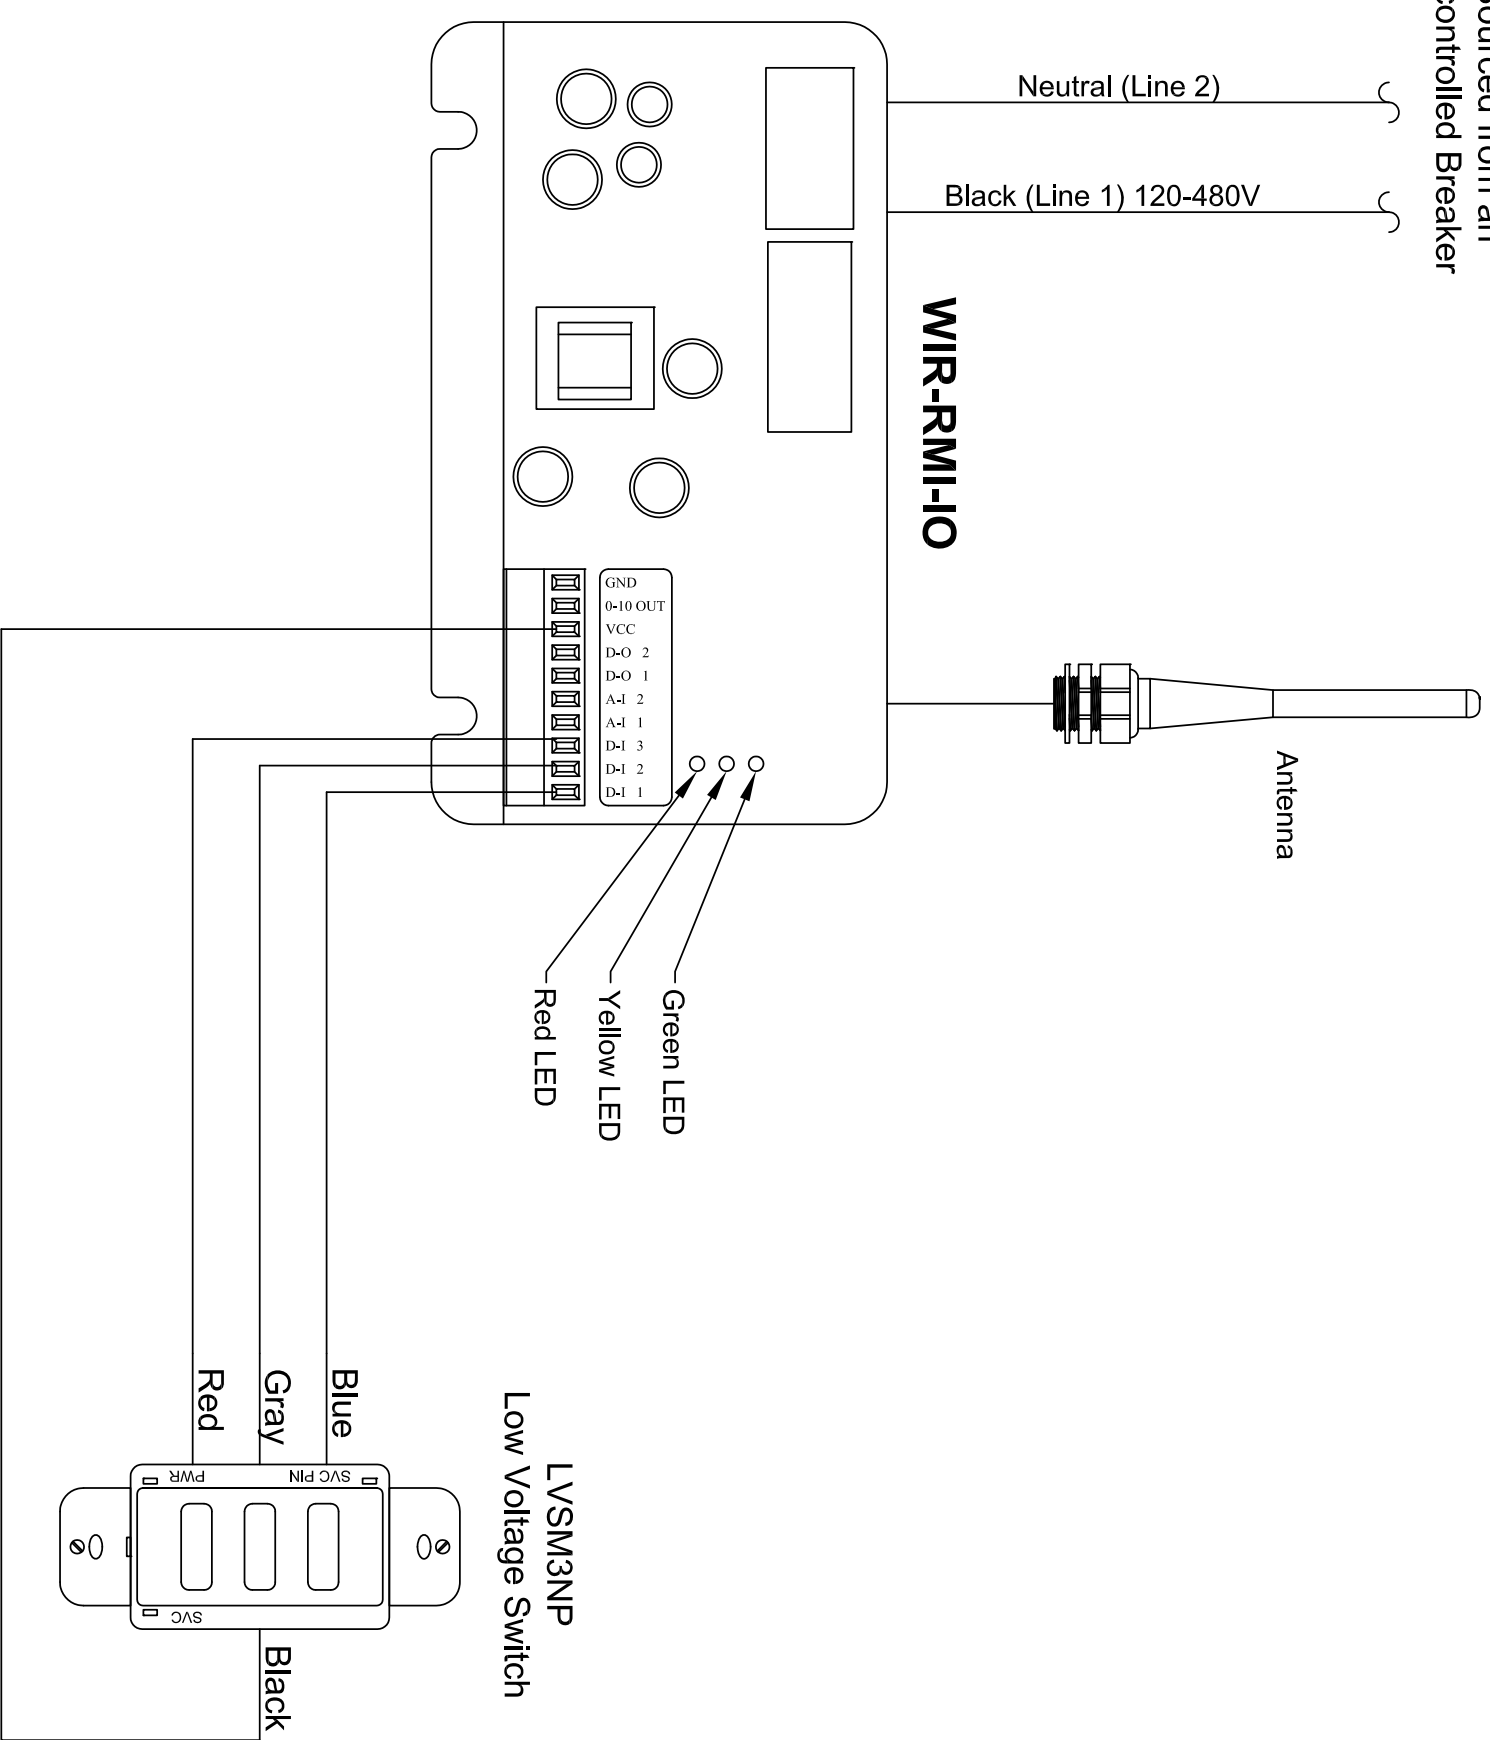

Sourced from an uncontrolled Breaker

Note:

Do not install with Power On.

HUBBELL
Control Solutions

(888) 698-3242
(512) 450-1100

9601 Dessau Rd. - Bldg 1
Austin, TX 78754

**WIR-RMI-IO with a
3 Button Low Voltage Switch**