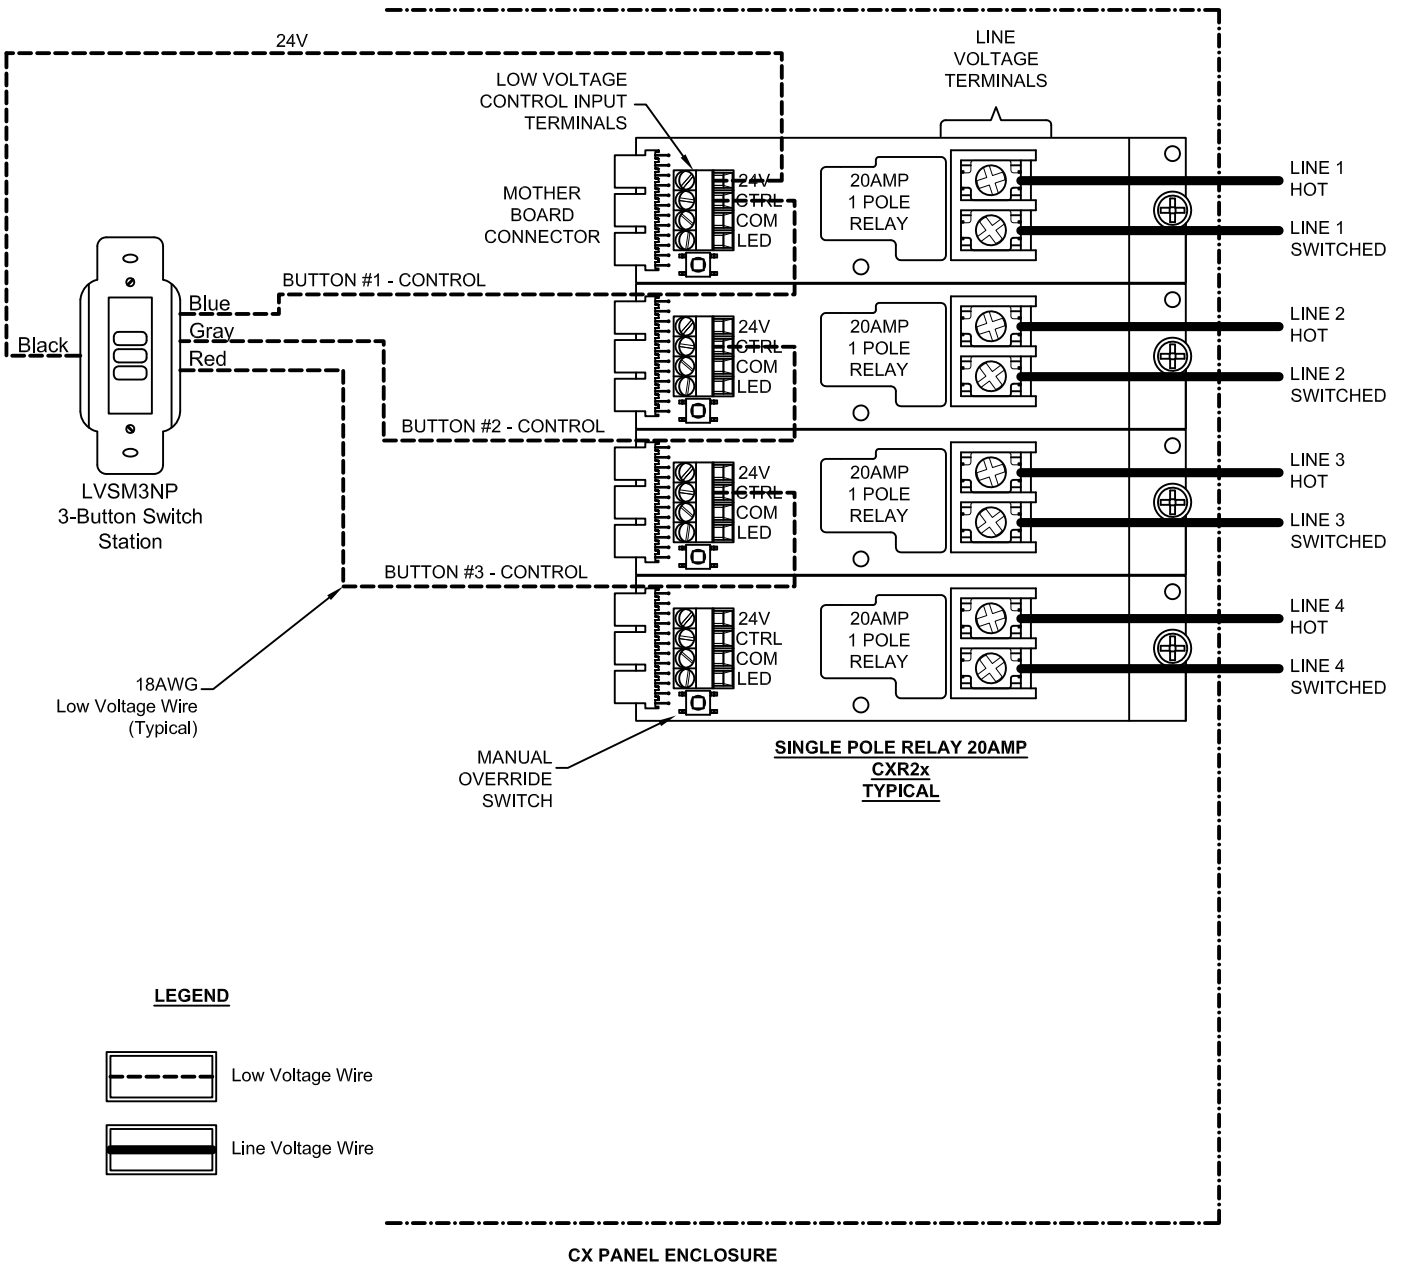

CX16xxxxxxx - CX Panel, 16 Relay Size 120/277V Input /w Relays as Specified Surf. Master

LEGEND

NOTE:

Power off CX panel when adding or removing relays.

CX16 Panel with 20 AMP Single Pole Relays Using a 3 Button Low Voltage Switch